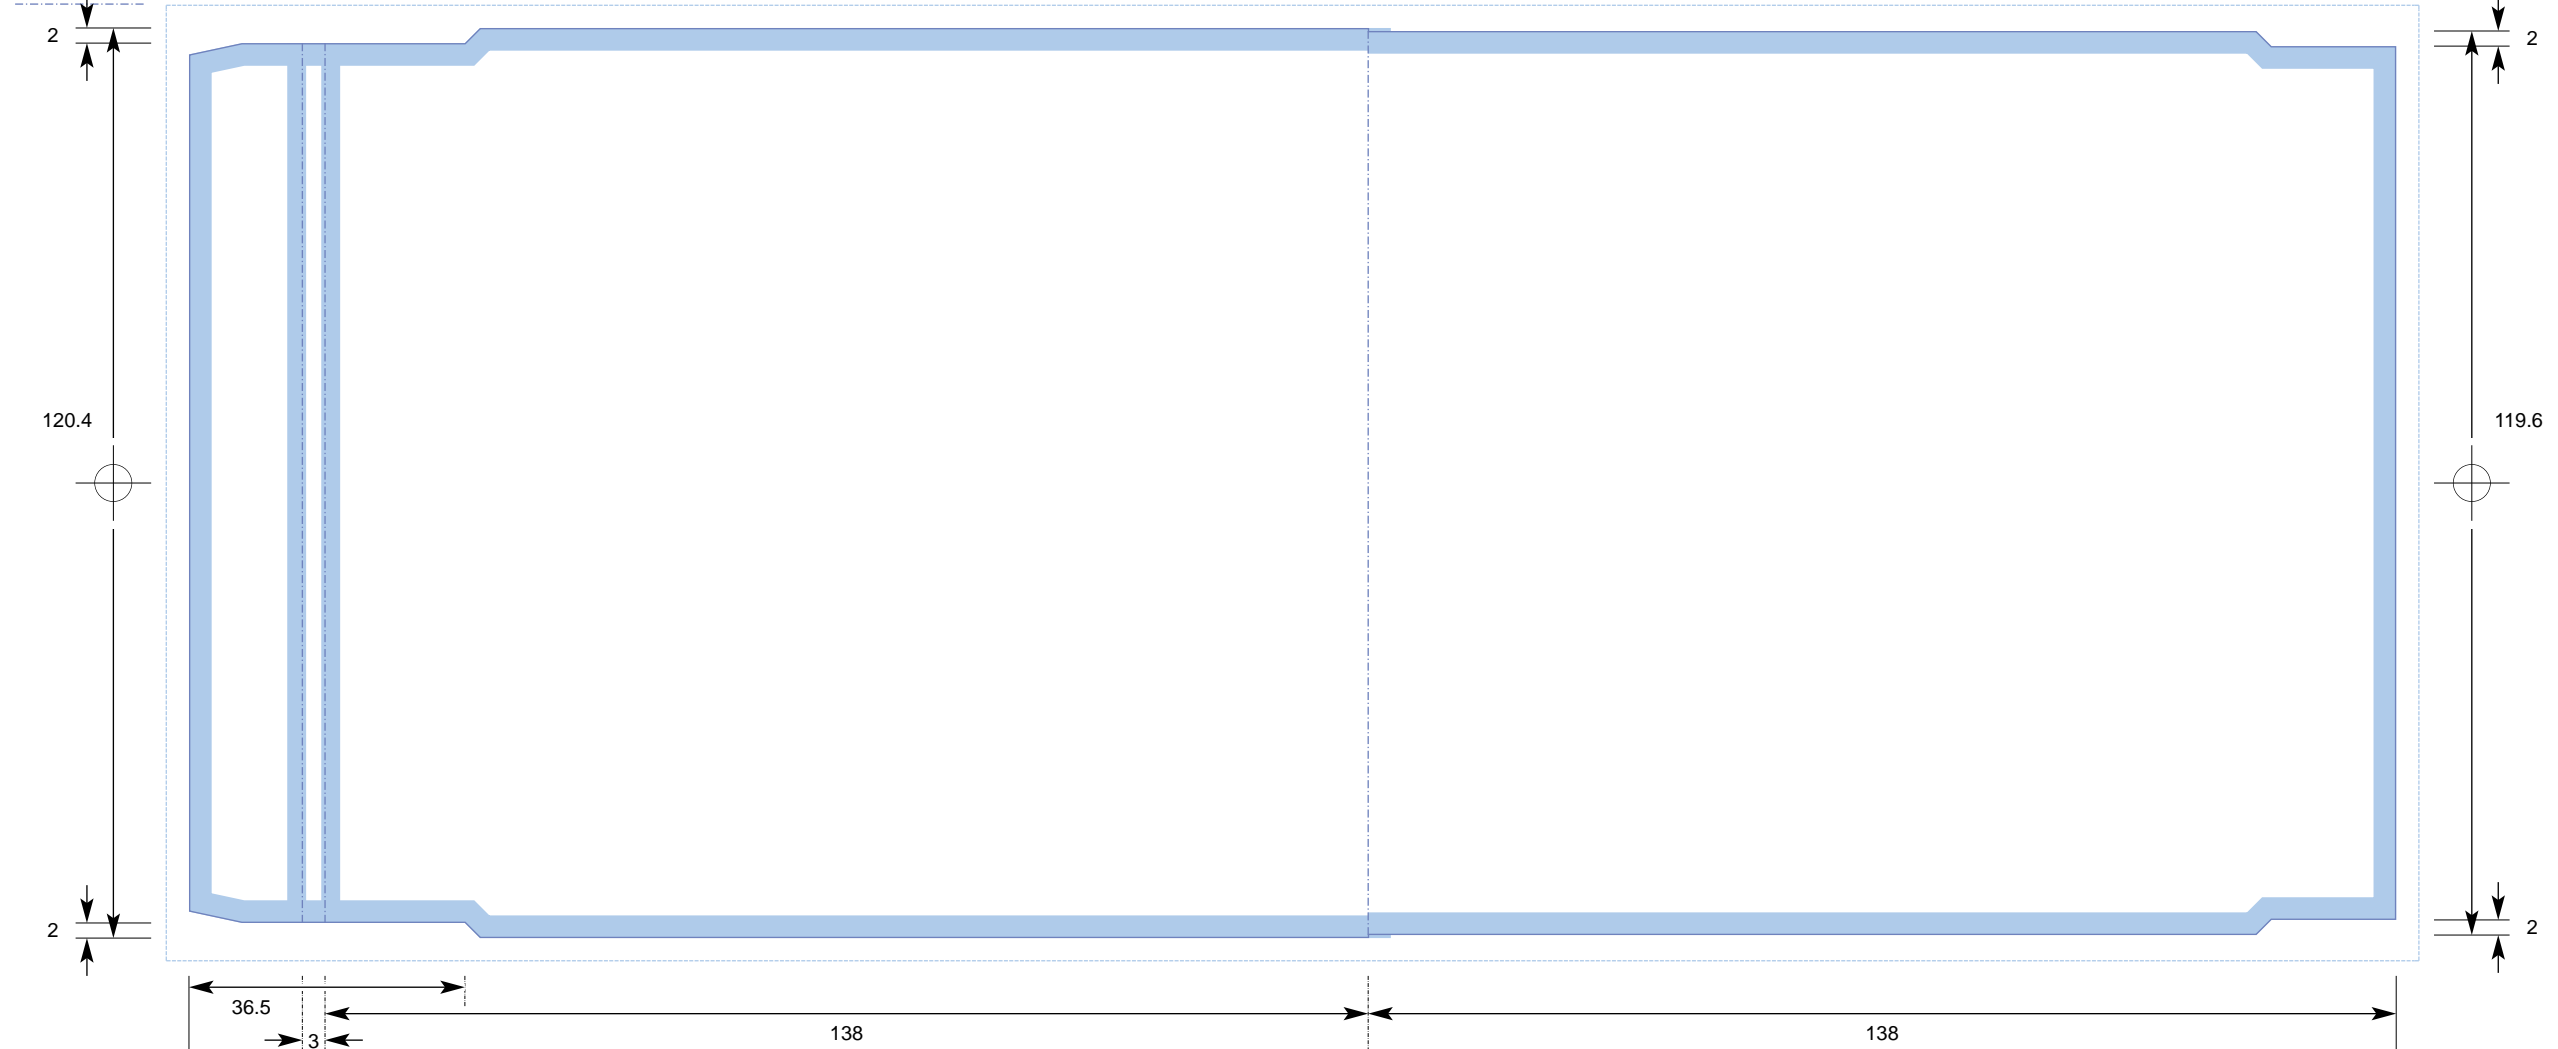

Key:
 No text area
 Bleed
 Trim
 Fold

CTP Template: CD_SNG2
Compact Disc Single (maximum area)

Customer
 Catalogue No.
 Job Title

COLOURS
 CYAN
 MAGENTA
 YELLOW
 BLACK

PLEASE NOTE THIS TEMPLATE HAS BEEN CREATED USING SPECIFIC CO-ORDINATES REQUIRED FOR COMPUTER TO PLATE IMAGING AND IS NOT TO BE ALTERED, MOVED OR THE DOCUMENT SIZE CHANGED. ALL DIMENSIONS ARE IN MILLIMETRES. BLEED ALLOWANCE OF 3MM ON TRIMMED EDGES