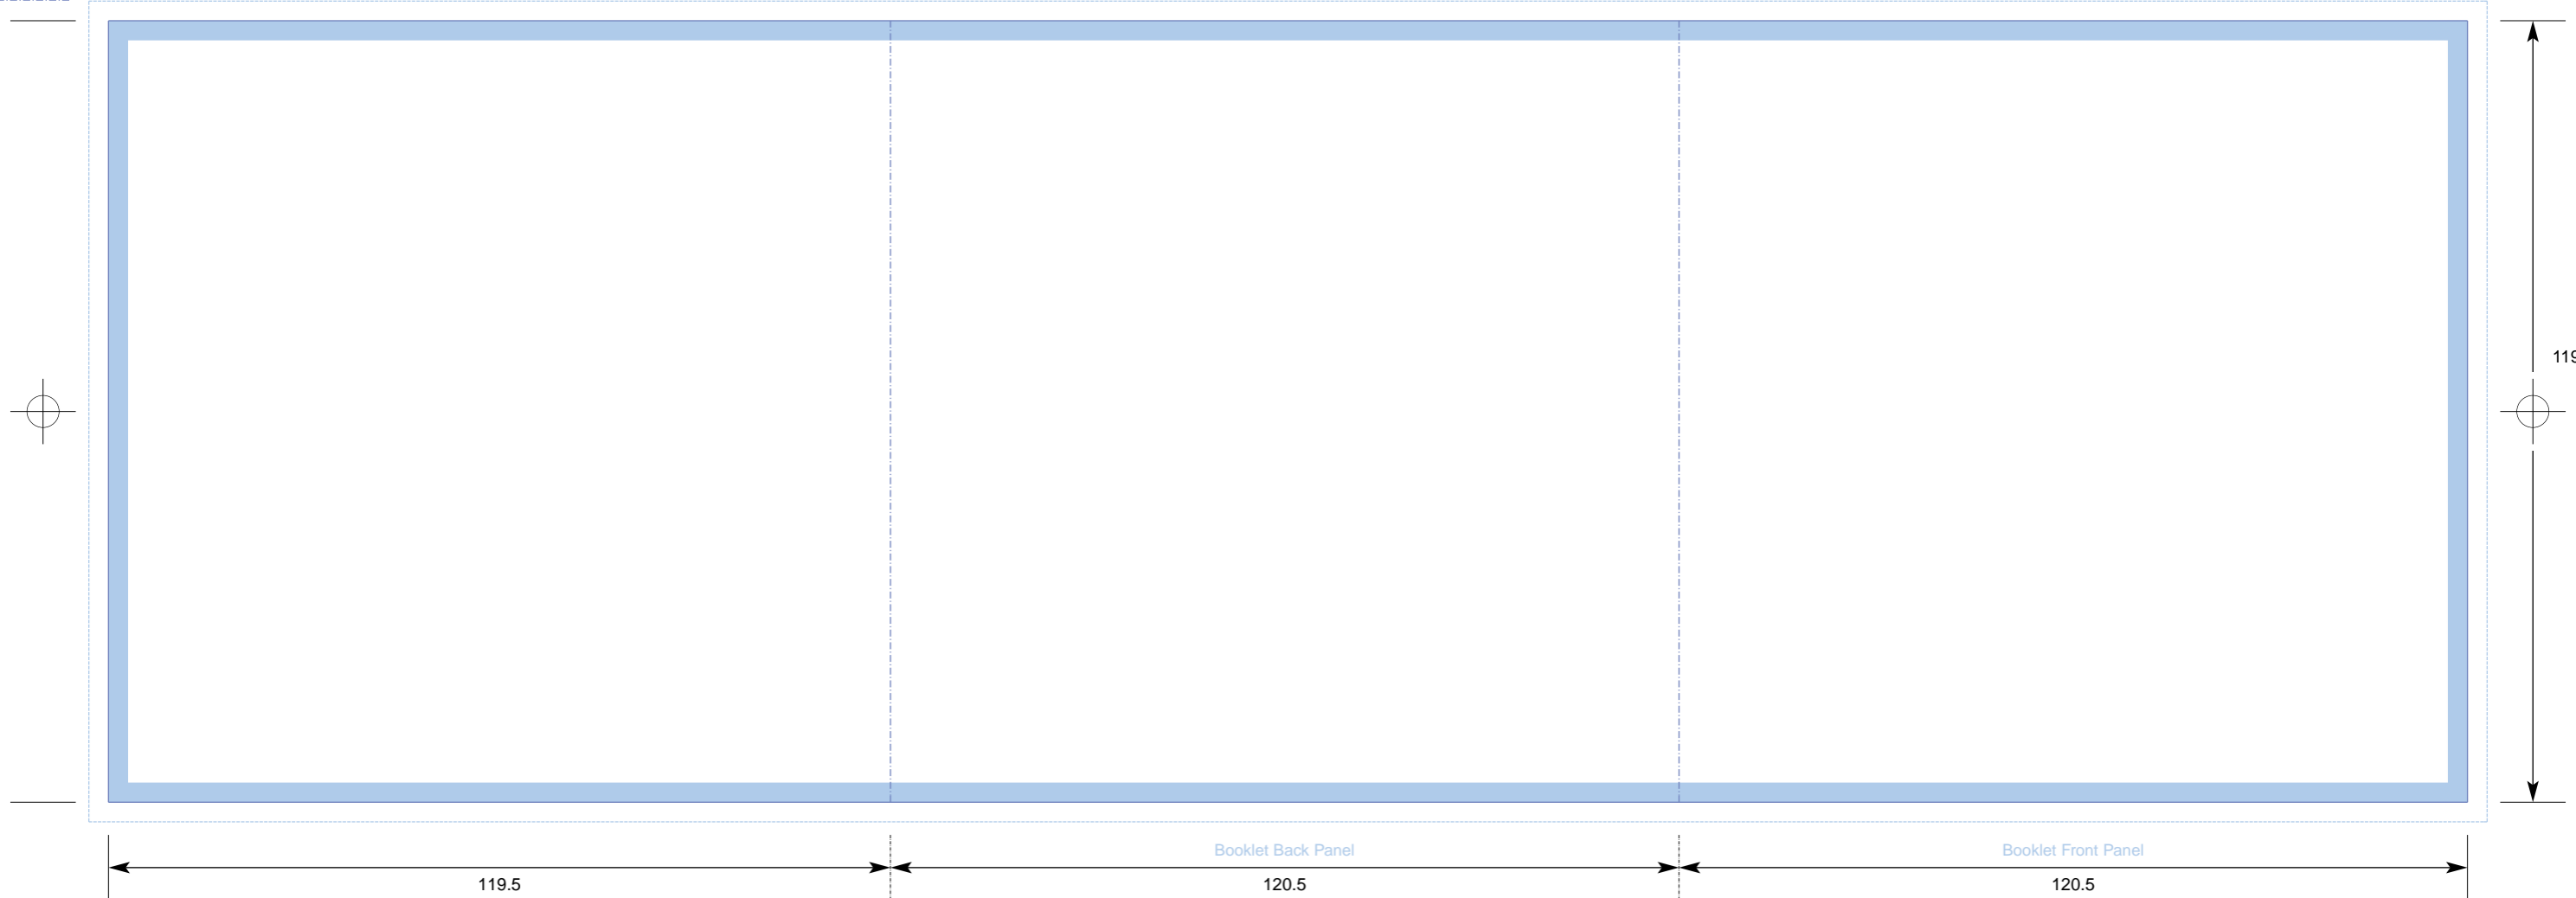

Key:
No text area
Bleed
Trim
Fold

CTP Template: CD_6PR1
Compact Disc Booklet: Six Page Roll-fold (Outer)

Customer
Catalogue No.
Job Title

COLOURS
CYAN
MAGENTA
YELLOW
BLACK

PLEASE NOTE THIS TEMPLATE HAS BEEN CREATED USING SPECIFIC CO-ORDINATES REQUIRED FOR COMPUTER TO PLATE IMAGING AND IS NOT TO BE ALTERED, MOVED OR THE DOCUMENT SIZE CHANGED. ALL DIMENSIONS ARE IN MILLIMETRES. BLEED ALLOWANCE OF 3MM ON TRIMMED EDGES